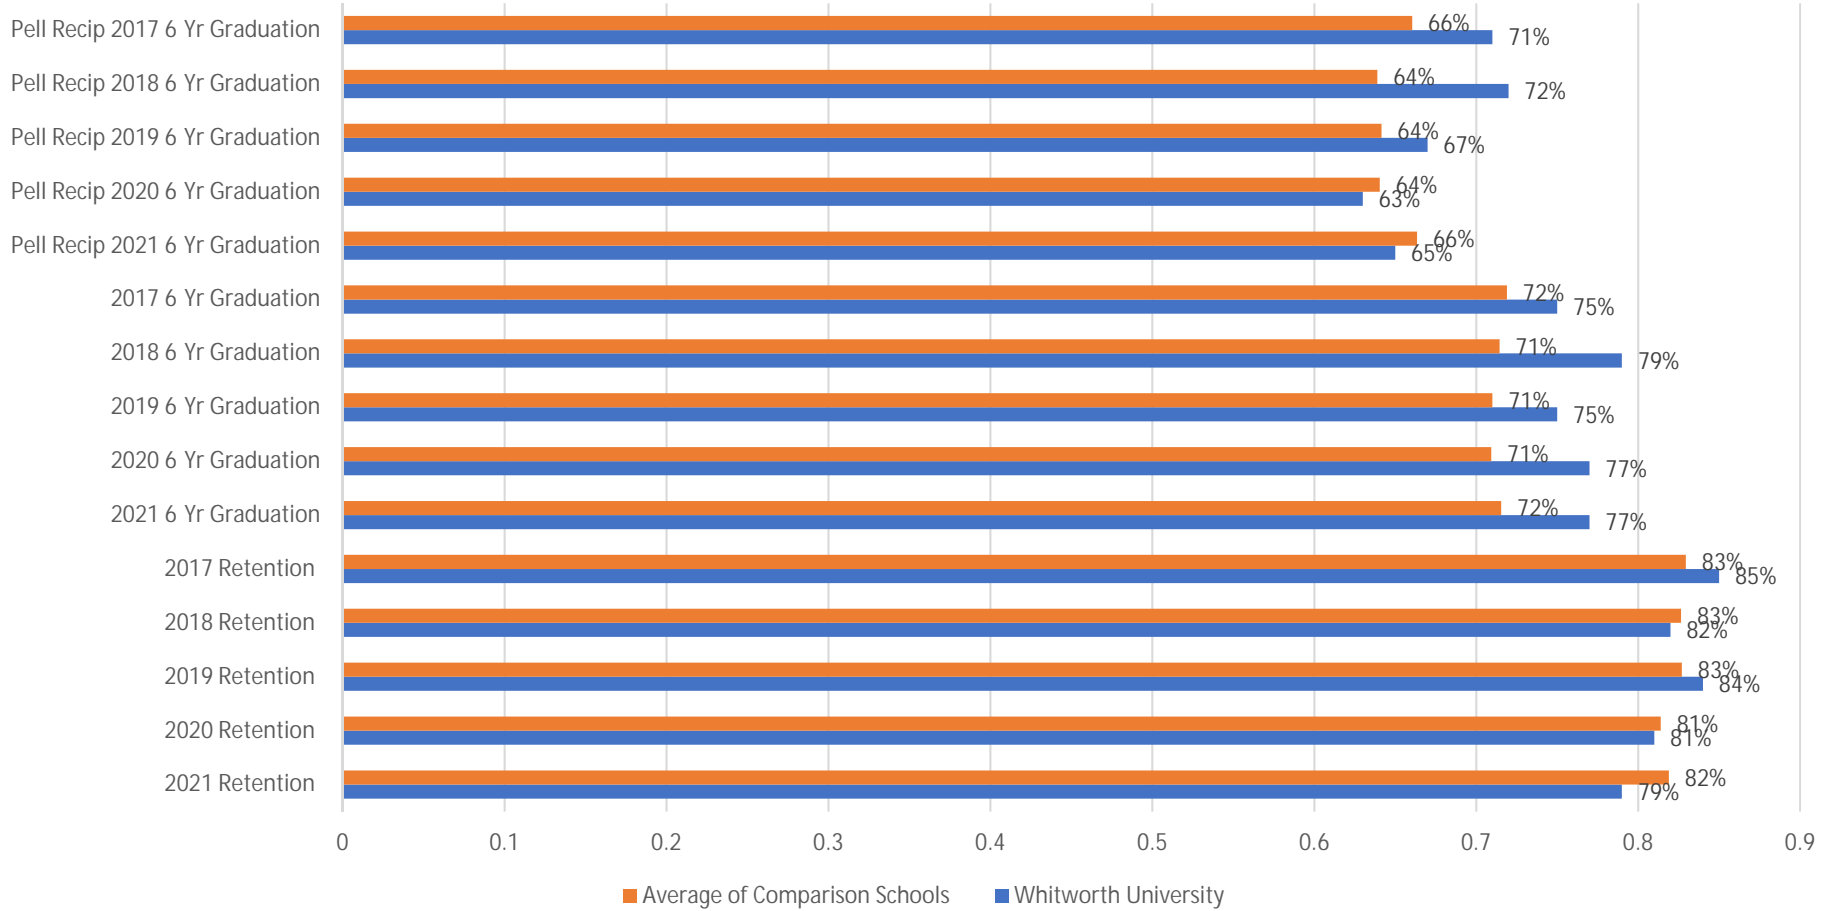

Scroll down to see additional charts

Graduation & Retention Averages for Comparison Schools from IPEDS

IPEDS Unit ID	Data to Collect for Private Colleges	State of Primary Location	Carnegie Classification
237066	Whitworth University	WA	Master's Colleges & Universities: Medium Programs
164562	Assumption College	MA	Master's Colleges & Universities: Medium Programs
143084	Augustana College	IL	Baccalaureate Colleges: Arts & Sciences Focus
139144	Berry College	GA	Master's Colleges & Universities: Small Programs
210739	DeSales University	PA	Master's Colleges & Universities: Larger Programs
133492	Eckerd College	FL	Baccalaureate Colleges: Arts & Sciences Focus
208822	George Fox University	OR	Doctoral/Professional Universities
173647	Gustavus Adolphus College	MN	Baccalaureate Colleges: Arts & Sciences Focus
213321	King's College	PA	Master's Colleges & Universities: Medium Programs
209056	Lewis & Clark College	OR	Baccalaureate Colleges: Arts & Sciences Focus
153834	Luther College	IA	Baccalaureate Colleges: Arts & Sciences Focus
214157	Moravian College	PA	Baccalaureate Colleges: Arts & Sciences Focus
147660	North Central College	IL	Master's Colleges & Universities: Medium Programs
236230	Pacific Lutheran University	WA	Master's Colleges & Universities: Medium Programs
174792	Saint John's University	MN	Baccalaureate Colleges: Arts & Sciences Focus
217536	Salve Regina University	RI	Master's Colleges & Universities: Larger Programs
236577	Seattle Pacific University	WA	Doctoral/Professional Universities
216278	Susquehanna University	PA	Baccalaureate Colleges: Arts & Sciences Focus
150534	University of Evansville	IN	Master's Colleges & Universities: Small Programs
236328	University of Puget Sound	WA	Baccalaureate Colleges: Arts & Sciences Focus
210401	Willamette University	OR	Baccalaureate Colleges: Arts & Sciences Focus